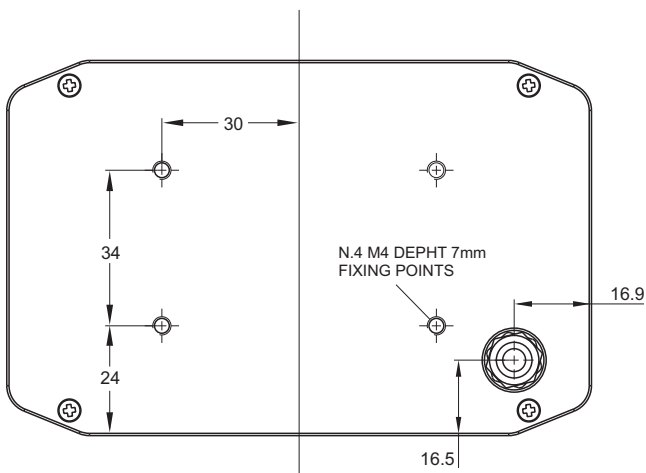

AiM GS-Dash Display

AiM GS-Dash

Display

Technical specifications

Display resolution	268 x 128 pixels
Backlight	7 configurable RGB colors
Ambient light sensor	Yes
Shift lights	5 configurable RGB LEDs
Alarm LEDs	4 configurable RGB LEDs
Display pages	Fully configurable
Body	Aluminum
Pushbuttons	Metallic
Dimensions	127.8 x 82 x 22.2 mm
Weight	380 g
Waterproof	IP65

In the box

GS-Dash with spiral cable

AiM GS-Dash Display

Part numbers

X55GSDASH0 GS-Dash with spiral cable

Kits with EVO4S

Kit 1

GS-Dash, EVO4S, GPS08 Module (different lengths, see below), 1 power cable, 1 digital output + RPM cable, **1 CAN cable**, 1 USB cable, bracket, Race Studio 3 software CD

X61E4S1301GS GS-Dash with EVO4S and GPS08 Module 1.3 m length cable

X61E4S2001GS GS-Dash with EVO4S and GPS08 Module 2 m length cable

X61E4S4001GS GS-Dash with EVO4S and GPS08 Module 4 m length cable

X61E4S40R1GS GS-Dash with EVO4S and GPS08 Module Roof version 4 m length cable