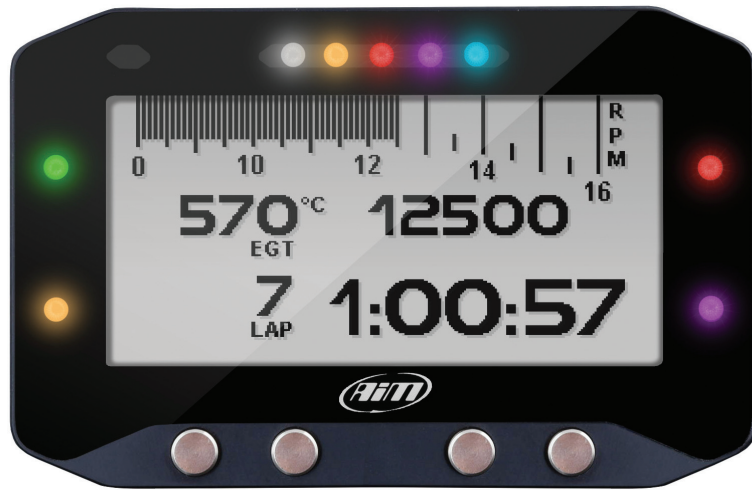

AiM GS-Dash Display

AiM GS-Dash

Display

Technical specifications

Display resolution	268 x 128 pixels
Backlight	7 configurable RGB colors
Ambient light sensor	Yes
Shift lights	5 configurable RGB LEDs
Alarm LEDs	4 configurable RGB LEDs
Display pages	Fully configurable
Body	Aluminum
Pushbuttons	Metallic
Dimensions	127.8 x 82 x 22.2 mm
Weight	380 g
Waterproof	IP65

In the box

GS-Dash with spiral cable

AiM GS-Dash Display

Part numbers

X55GSDASH0 GS-Dash with spiral cable

Kits with EVO4S

Kit 1

GS-Dash, EVO4S, GPS08 Module (different lengths, see below), 1 power cable, 1 digital output + RPM cable, **1 CAN cable**, 1 USB cable, bracket, Race Studio 3 software CD

X61E4S1301GS GS-Dash with EVO4S and GPS08 Module 1.3 m length cable

X61E4S2001GS GS-Dash with EVO4S and GPS08 Module 2 m length cable

X61E4S4001GS GS-Dash with EVO4S and GPS08 Module 4 m length cable

X61E4S40R1GS GS-Dash with EVO4S and GPS08 Module Roof version 4 m length cable