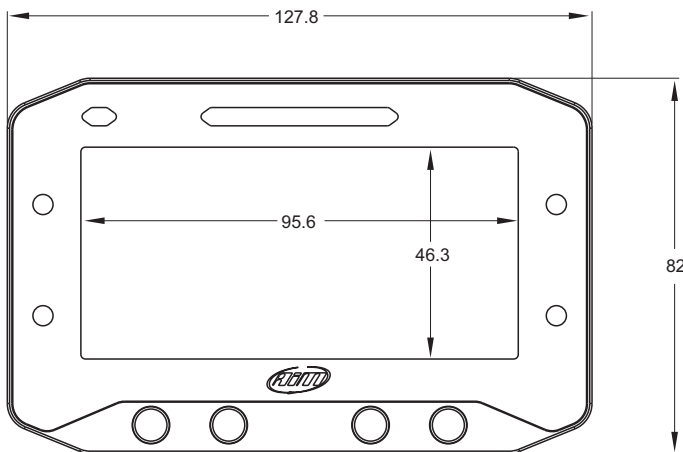

AiM GS-Dash Display

AiM GS-Dash

Display

Technical specifications

Display resolution	268 x 128 pixels
Backlight	7 configurable RGB colors
Ambient light sensor	Yes
Shift lights	5 configurable RGB LEDs
Alarm LEDs	4 configurable RGB LEDs
Display pages	Fully configurable
Body	Aluminum
Pushbuttons	Metallic
Dimensions	127.8 x 82 x 22.2 mm
Weight	380 g
Waterproof	IP65

In the box

GS-Dash with spiral cable

AiM GS-Dash Display

Part numbers

X55GSDASH0 GS-Dash with spiral cable

Kits with EVO4S

Kit 1

GS-Dash, EVO4S, GPS08 Module (different lengths, see below), 1 power cable, 1 digital output + RPM cable, **1 CAN cable**, 1 USB cable, bracket, Race Studio 3 software CD

X61E4S1301GS GS-Dash with EVO4S and GPS08 Module 1.3 m length cable

X61E4S2001GS GS-Dash with EVO4S and GPS08 Module 2 m length cable

X61E4S4001GS GS-Dash with EVO4S and GPS08 Module 4 m length cable

X61E4S40R1GS GS-Dash with EVO4S and GPS08 Module Roof version 4 m length cable