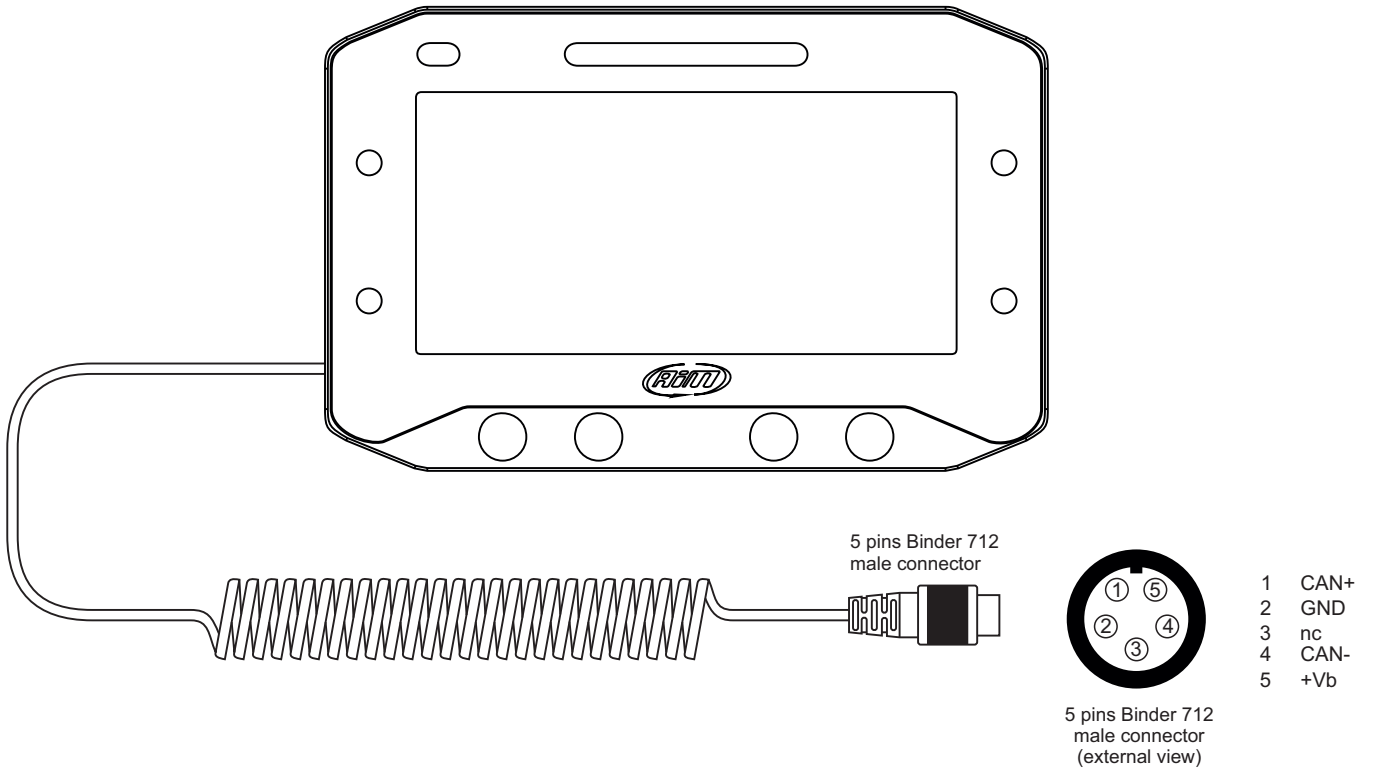

AiM GS-Dash Display

Pinout