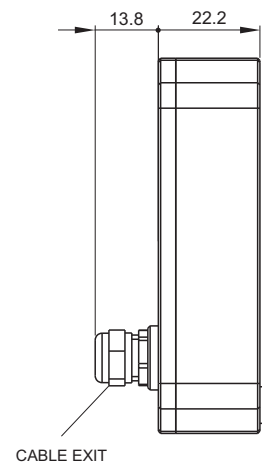

AiM GS-Dash Display

AiM GS-Dash

Display

Technical specifications

Display resolution	268 x 128 pixels
Backlight	7 configurable RGB colors
Ambient light sensor	Yes
Shift lights	5 configurable RGB LEDs
Alarm LEDs	4 configurable RGB LEDs
Display pages	Fully configurable
Body	Aluminum
Pushbuttons	Metallic
Dimensions	127.8 x 82 x 22.2 mm
Weight	380 g
Waterproof	IP65

In the box

GS-Dash with spiral cable

AiM GS-Dash Display

Part numbers

X55GSDASH0 GS-Dash with spiral cable

Kits with EVO4S

Kit 1

GS-Dash, EVO4S, GPS08 Module (different lengths, see below), 1 power cable, 1 digital output + RPM cable, **1 CAN cable**, 1 USB cable, bracket, Race Studio 3 software CD